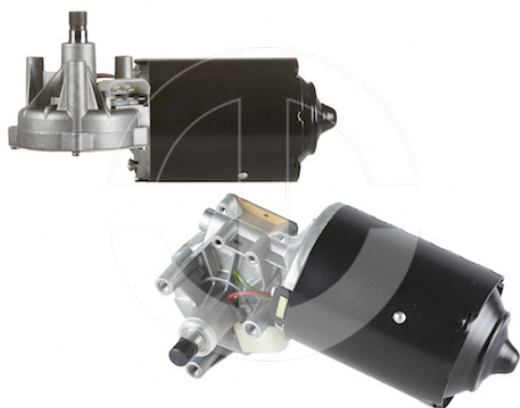

9374112

SKU: 9374112

Product Categories: [Bus Wiper Motors](#)

Product Page: <https://transwipers.co.uk/shop/bus-wiper-motors/9374112-3/>

Product Summary

9374112

Product Description

9374112